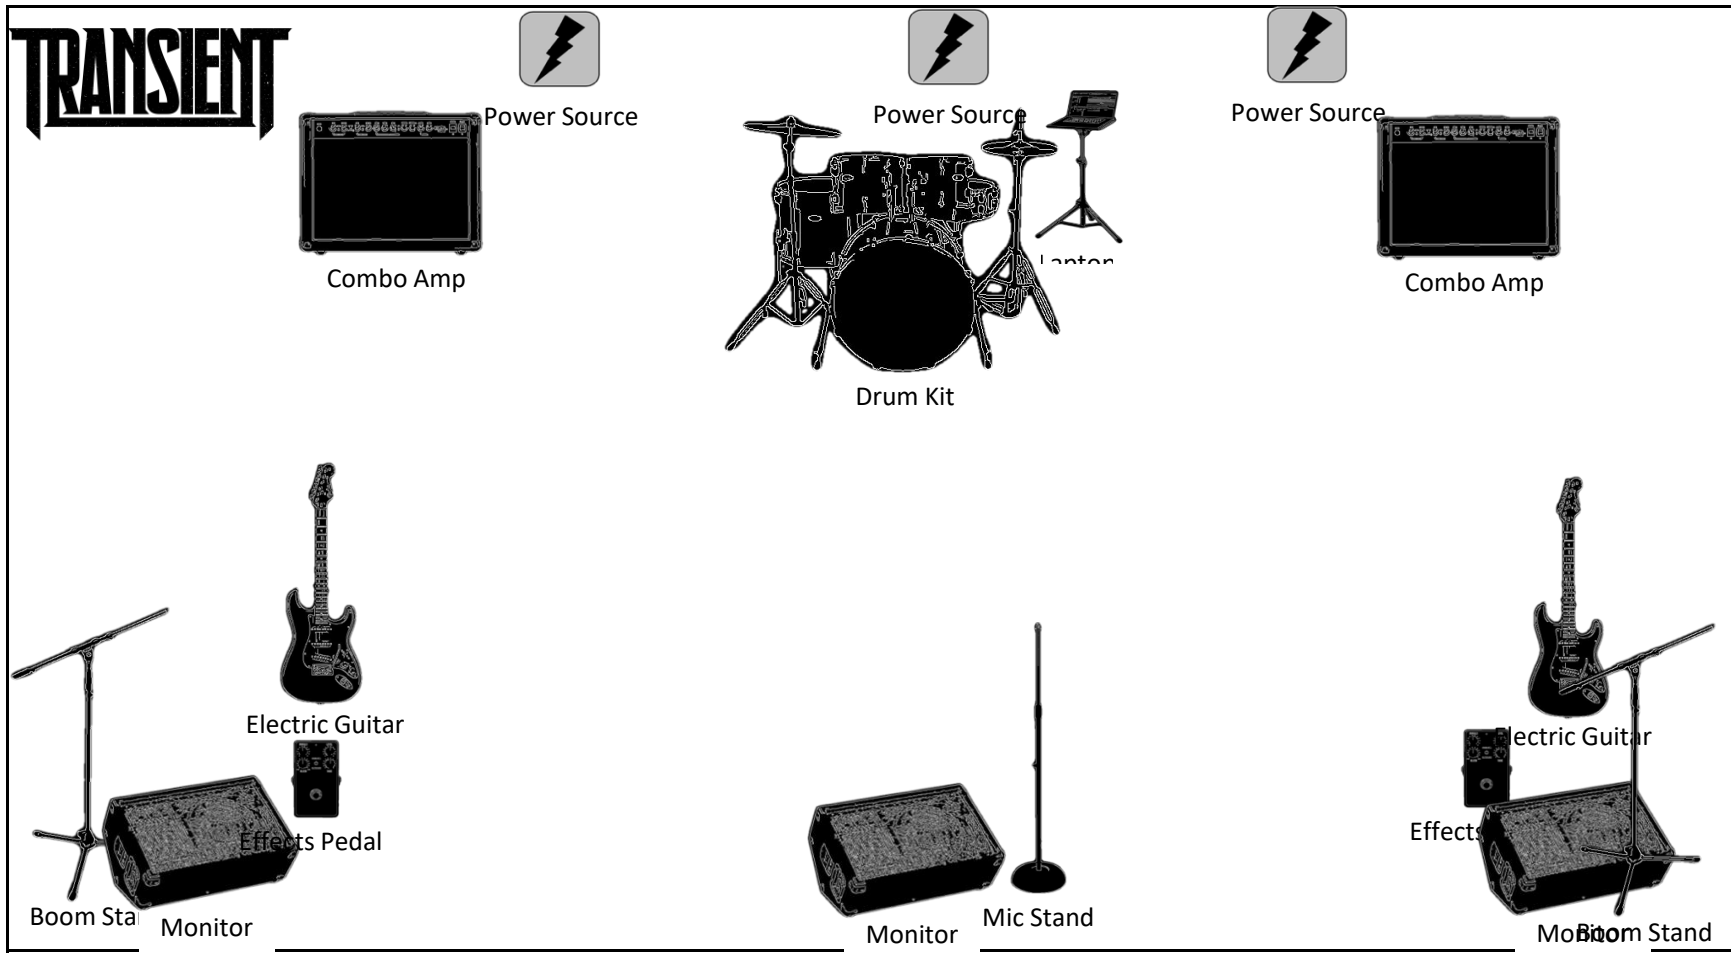

Stage Plot

Inputs

1	Trey vocals	9	Tom 2	17	All Inputs will go through a X32 rack And then split to FOH via a SNAKE
2	Jody vocals	10	Floor Tom	18	
3	Emmett vocals	11	Over Head/Ride	19	
4	Jody Guitar	12	Over Head/ Hi Hats	20	
5	Emmett Guitar	13	Click	21	
6	Kick	14	Backing Tracks	22	
7	Snare	15	Bass	23	
8	Tom 1	16		24	